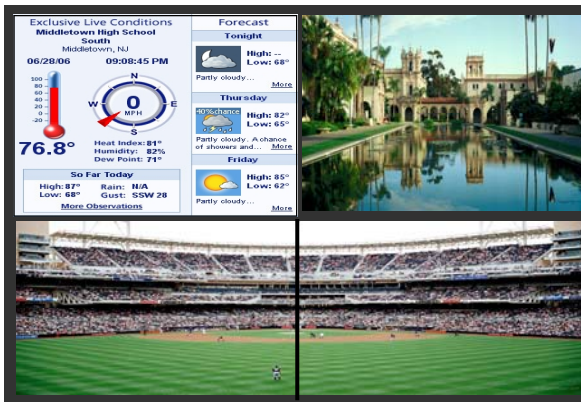

ICS SignPRO-4.0 Digital Signage System