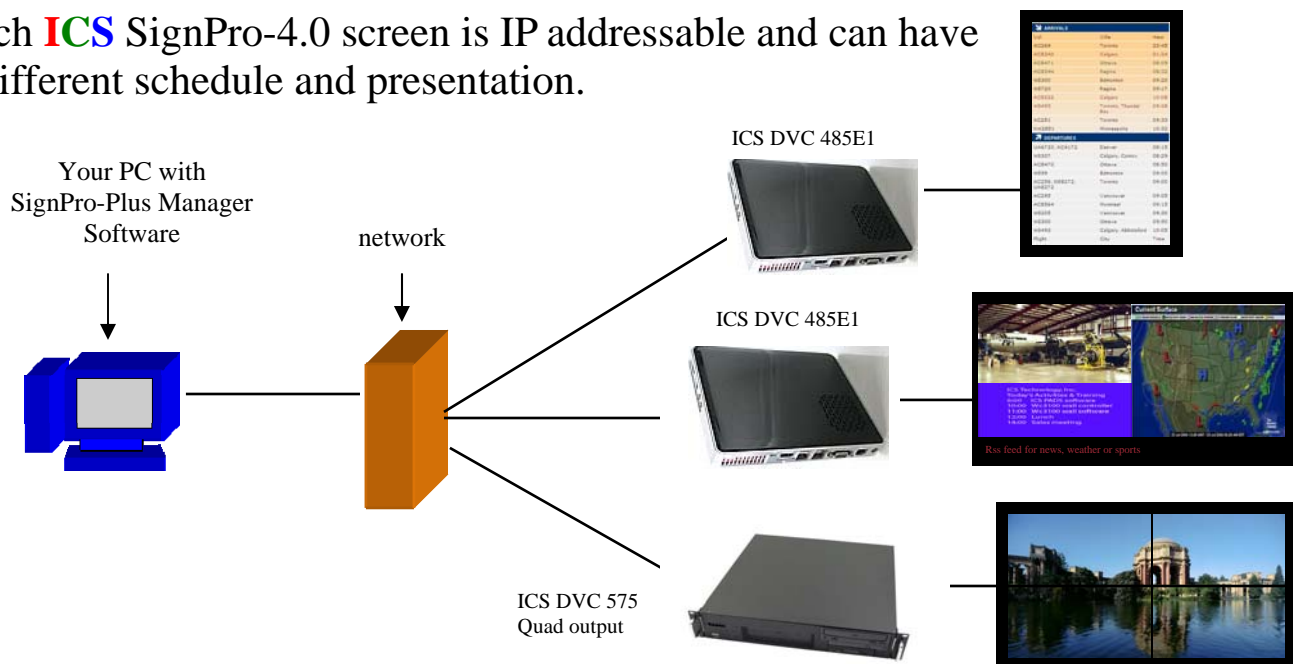

ICS SignPRO-4.0 System is not just another digital signage product.

ICS SignPRO-4.0 System is based on the award winning PADS software product. PADS has more than 19 years of experience in the field, and during this period it has grown worldwide to be one of the most successful, comprehensive products in the market.

ICS Technology, Inc. PO Box 4063 Middletown, N.J. 07748 732-671-5400 Fax 732-671-1420 info@icstec.com www.icstec.com

ICS SignPRO-4.0 Digital Signage System

Presentation Design

Presentations can be designed using the following types of content:

- Videos (AVIs, MPEGs) Pictures (JPEGs, GIFs)
- Text information Scrolling text
- Web Browser (HTML, PowerPoint, FLASH, RSS feeds, etc.)
- Live TV with channel select on each **SignPRO-4.0** player
- Text information updated through a database connection

We also offer up-to-date stock ticker, weather and news services.

Each **ICS SignPro-4.0** screen is IP addressable and can have a different schedule and presentation.

ICS Desktop Viewer Option

Our ICS PADS Desktop Viewer works as a digital signage system and Alert Message for your network connected PCs. It acts as a Digital signage screensaver for your internal announcements and as an emergency message distribution digital signage with it's Alert Message Feature.