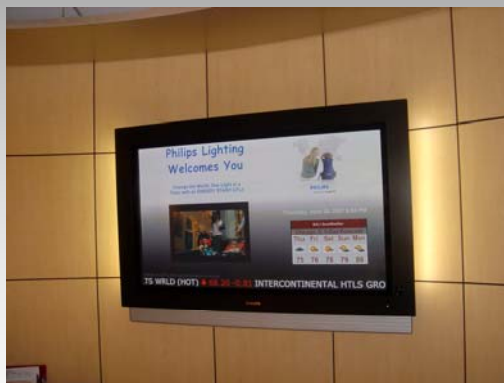

ICS SignPRO-PLUS Digital Signage Systems

Powered by Net Display Systems PADS Digital Signage Software

Applications:

- Public Information
- Retail
- Building Directories
- Museums
- Advertising
- Transportation
- Wayfinding
- Banks
- Stock Brokers
- Hospitals
- Kiosks
- School Activities
- Restaurant Menu Boards