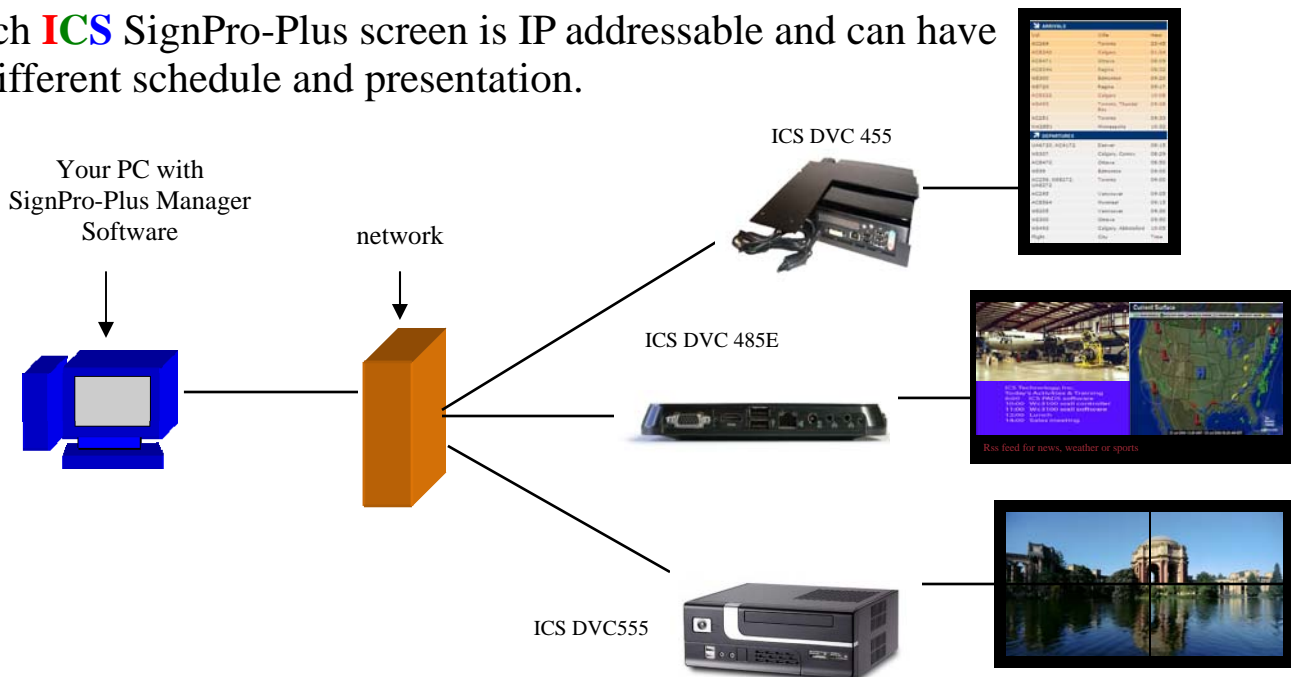

ICS SignPRO-PLUS System is not just another digital signage product.

ICS SignPRO-PLUS System is based on the award winning PADS software product. PADS has more than 12 years of experience in the field, and during this period it has grown worldwide to be one of the most successful, comprehensive products in the market.

ICS SignPRO-PLUS Digital Signage System

Arrivals				Departures			
Time	Airline	Flight	Source	Time	Airline	Flight	Source
19:30	Delta	SN600	LONDON HTROW	19:35	Delta	BD154	LONDON HTROW
19:35	Delta	AF3692	STRASBOURG	19:35	Delta	SN707	BRISTOL
19:35	Lufthansa	LH5152	BERLIN	19:40	Delta	BA5329	BIRMINGHAM
19:40	Delta	BA5020	MANCHESTER	19:40	Delta	SN701	LEEDS
19:40	Swire	SR396	GENEVA	19:40	Delta	SN785	GOTEBORG
19:45	Iberia	IB4216	BARCELONA	19:35	Delta	SK598	COPENHAGEN
19:45	Delta	DL162	BREMEN	19:50	Delta	EW37	DUBLIN
19:45	Delta	DL162	BREMEN	19:50	Delta	KL388	AMSTERDAM
19:50	Delta	BA402	LONDON HTROW	20:00	Delta	DB184	TOULOUSE
19:55	Delta	AF2928	PARIS	20:00	Delta	LC838	SOUTHAMPTON
19:55	Delta	BD155	LONDON HTROW	20:00	Delta	VM145	LE HAVRE

Presentation Design

Presentations can be designed using the following types of content:

- Videos (AVIs, MPEGs) Pictures (JPEGs, GIFs)
 - Text information Scrolling text
 - Web Browser (HTML, PowerPoint, FLASH, RSS feeds, etc.)
 - Live TV with channel select on each **SignPRO-PLUS** player
 - Text information updated through a database connection
- We also offer up-to-date stock ticker, weather and news services.

Each **ICS SignPro-Plus** screen is IP addressable and can have a different schedule and presentation.

ICS Desktop Viewer Option

Our ICS PADS Desktop Viewer works as a digital signage system and Alert Message for your network connected PCs. It acts as a Digital signage screensaver for your internal announcements and as an emergency message distribution digital signage with it's Alert Message Feature.